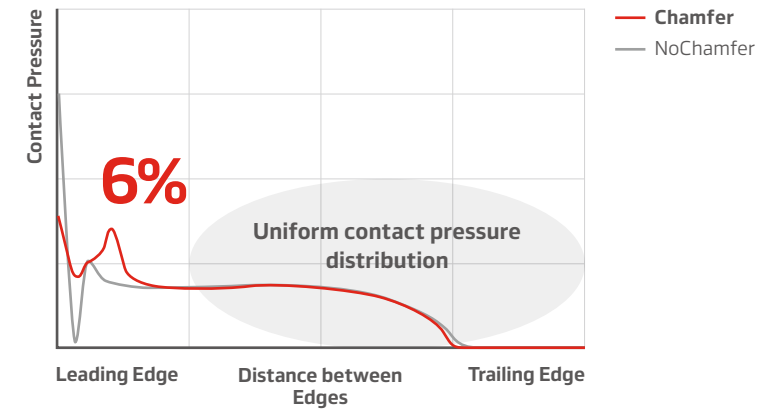

Chamfered design smooths tyre edges for evenly distributed contact pressure and increased friction. Dry braking performance is greatly improved, 6% over our previous model.

Dry Braking Improved 6%

compared to its predecessor

ventus evo

Conventional

Superb Cornering

Enhanced Cornering Stability

The flat side profile improves cornering stiffness for superior grip and stability, even at high speeds.

Optimised Stiffness Pattern

Maximised stiffness in the driving direction, particularly in the outside blocks, enhances grip on dry roads.