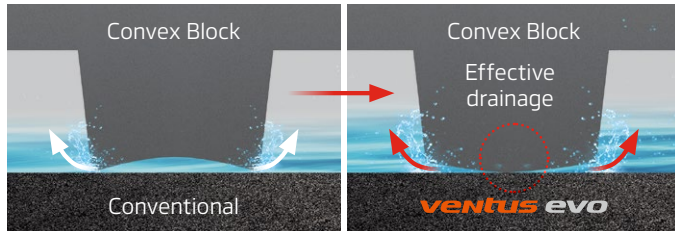

Sharper Wet Control

Widening Lateral Grooves

Wet braking performance is improved by optimising lateral shoulder grooves which secure voids when braking or under heavy loads, expanding the contact patch. Additionally, tie-bars applied to the shoulder blocks create a closed structure that reduces noise in regular driving conditions.

Superior Transverse Drainage

The high-performance drainage design controls block deformation to improve contact with the road. Safer wet road driving is achieved by minimising tyre contact gaps caused by concave deformation for 7% improved wet braking and 4% improved wet handling over the previous model.

Wet Braking Improved 7%

compared to its predecessor

ventus evo

Conventional

Wet Handling Improved 4%

compared to its predecessor

ventus evo

Conventional

Technology

Sharper Wet Control

Enhanced Grip Performance with New Tread Compound

Ventus evo offers excellent grip, even on wet roads, using a new compound with specialised performance resins.

This advanced rubber material optimises hysteresis, the transforming of energy from road contact friction, to enhance grip across various temperature conditions.