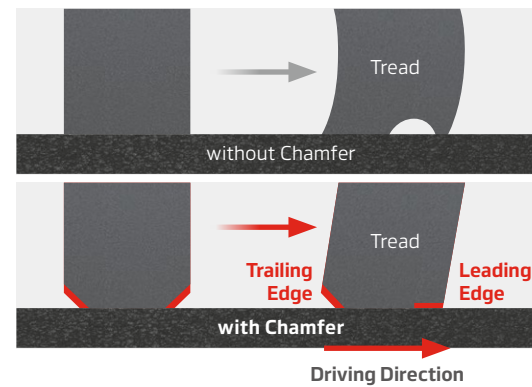

Chamfered design smooths tyre edges for evenly distributed contact pressure and increased friction. Dry braking performance is greatly improved, 6% over our previous model.

Dry Braking Improved 6%

compared to its predecessor

ventus evo

Conventional

Superb Cornering

Enhanced Cornering Stability

The flat side profile improves cornering stiffness for superior grip and stability, even at high speeds.

Optimised Stiffness Pattern

Maximised stiffness in the driving direction, particularly in the outside blocks, enhances grip on dry roads.