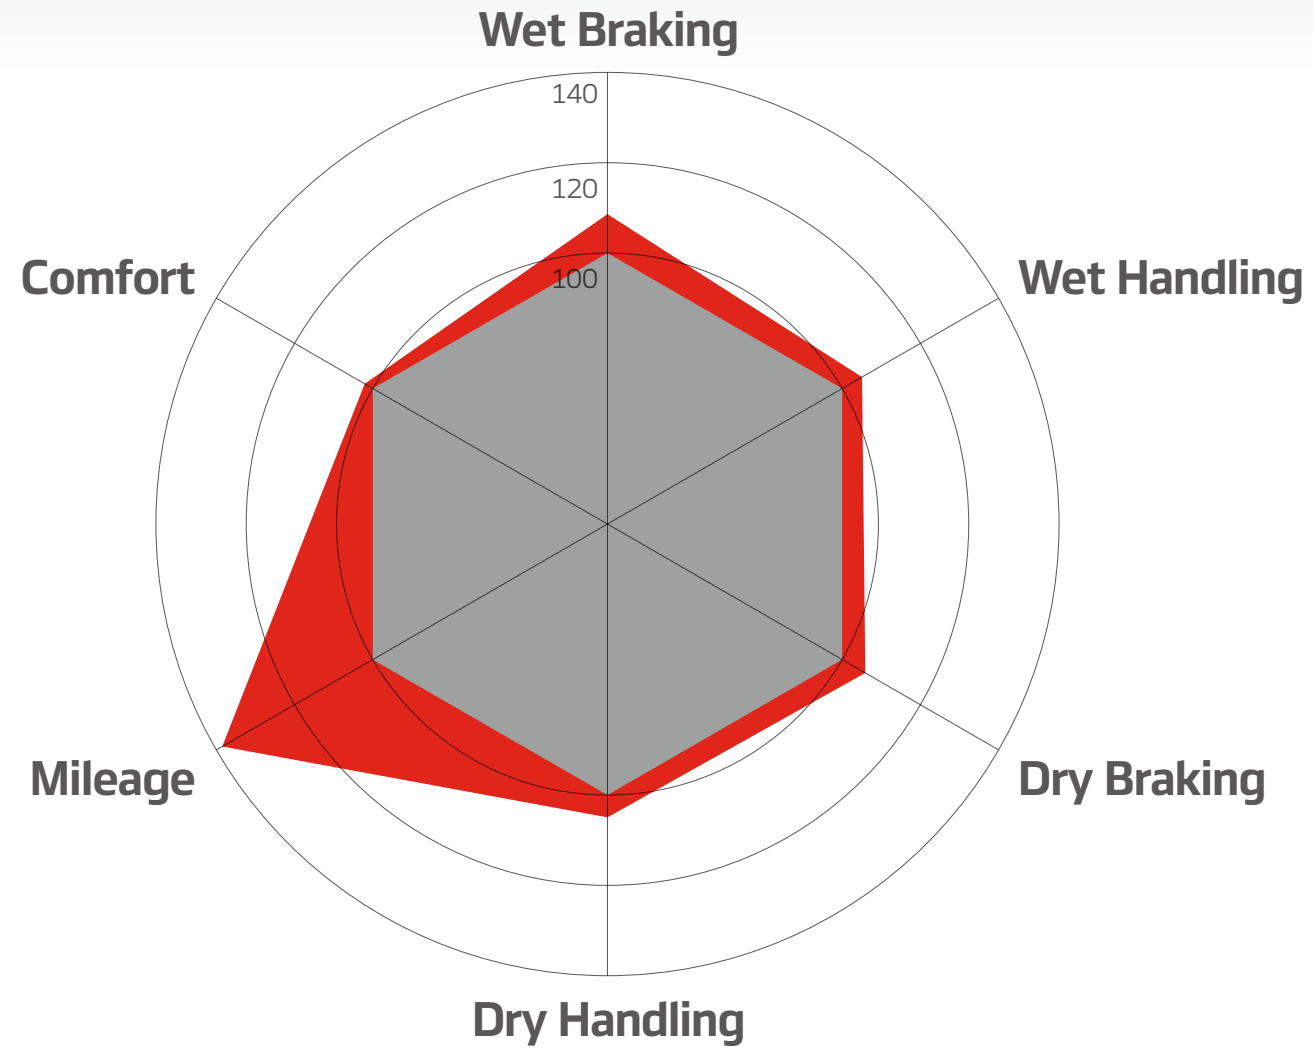

Performance Results

● **ventus S1evo³** (Predecessor)

● **ventus evo**
● **ventus evo SUV**