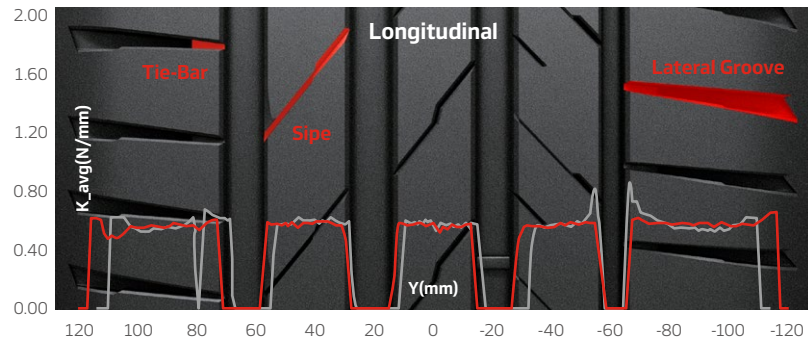

Chamfered design smooths tyre edges for evenly distributed contact pressure and increased friction. Dry braking performance is greatly improved, 6% over our previous model.

Dry Braking Improved 6%

compared to its predecessor

ventus evo

Conventional

Superb Cornering

Enhanced Cornering Stability

The flat side profile improves cornering stiffness for superior grip and stability, even at high speeds.

Optimised Stiffness Pattern

Maximised stiffness in the driving direction, particularly in the outside blocks, enhances grip on dry roads.

Outstanding Outlasting Performance

Optimised Pattern Distributes Stiffness

Sipes, lateral grooves, and tie-bars are balanced to ensure uniform block stiffness. The distributed wear extends mileage by over 30% compared to the previous model.