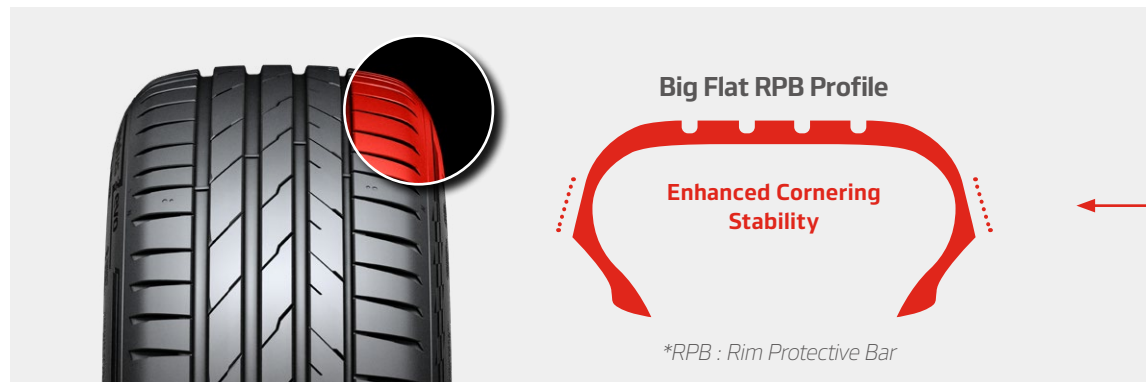

Chamfered design smooths tyre edges for evenly distributed contact pressure and increased friction. Dry braking performance is greatly improved, 6% over our previous model.

Dry Braking Improved 6%

compared to its predecessor

ventus evo

Conventional

Superb Cornering

Enhanced Cornering Stability

The flat side profile improves cornering stiffness for superior grip and stability, even at high speeds.

Optimised Stiffness Pattern

Maximised stiffness in the driving direction, particularly in the outside blocks, enhances grip on dry roads.

Outstanding Outlasting Performance

Optimised Pattern Distributes Stiffness

Sipes, lateral grooves, and tie-bars are balanced to ensure uniform block stiffness. The distributed wear extends mileage by over 30% compared to the previous model.